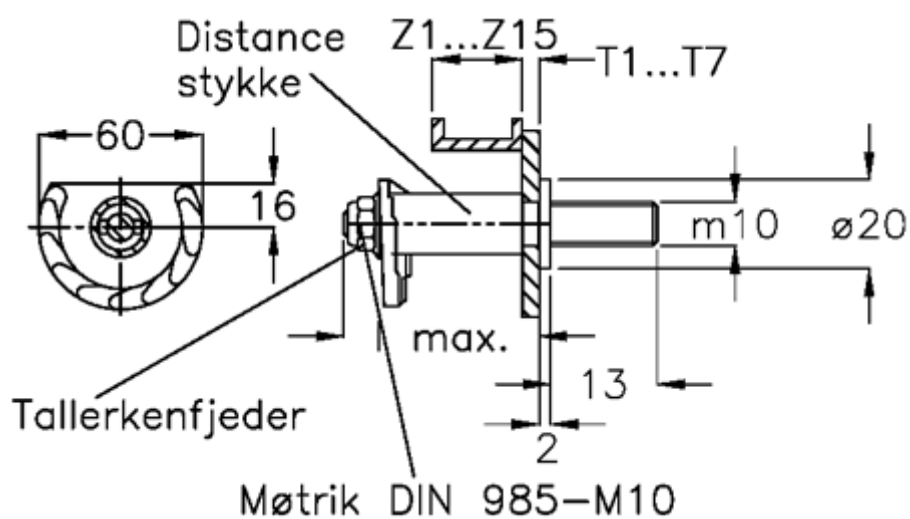

Data Sheet

Article number: 20895105

Description: E+G Door lock
GN 117-GB-T1-Z5

Measures

Cam thickness = 12-21